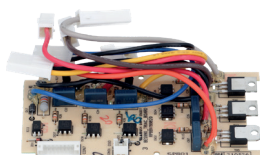

**KIT CARTE TRIAC SAGE  
SP0001790**

SAGE 9349477017366, SAGE  
BES980/02.12, SAGE SP0001790

Code LF: 1390200  
Code GEV: LF1390200

**CARTE PCB ACTUATION SAGE  
240V SP0001870**

SAGE 9349477018165, SAGE  
BES980/15, SAGE SP0001870