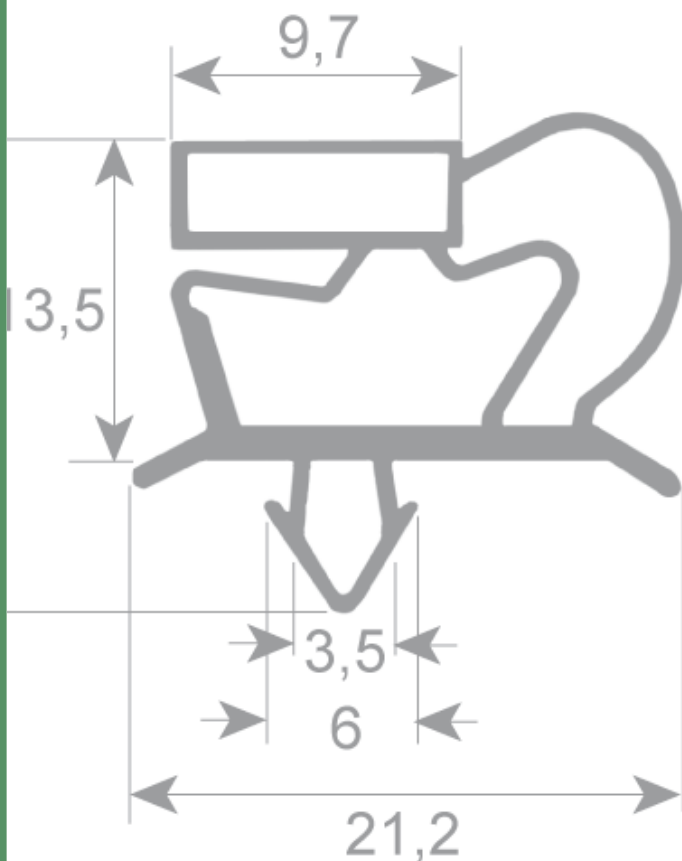

custom made gaskets

outside measured gaskets

- Gasket cross-sections shown in original size -
- Dimensions in mm -

Profile no. **9030**

9031

9102

9104

Profile no. **9162**