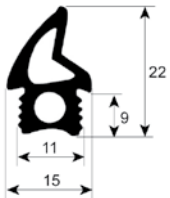

profile 2768

No.	Part-No.	L (mm)	Suitable for	OEM-No.
1	900879	1170	Foinox	60320