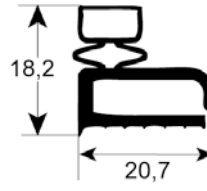

custom made gaskets

outside measured gaskets

- Gasket cross-sections shown in original size -
- Dimensions in mm -

9106