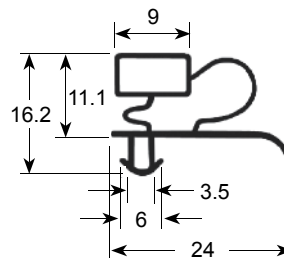

dart-to-dart measured gaskets (plug-in gaskets)

- Gasket cross-sections shown in original size -
- Dimensions in mm -

9333