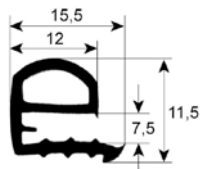

profile 1860

No.	Part-No.	B (mm)	L (mm)	Suitable for	OEM-No.
1	900183	430	485	Rational	5105.1000
2	900184	430	745	Rational	5105.1003
3	900088	430	1275	Rational	5105.1005
4	900193	600	715	Rational	5105.1017
5	900198	635	1275	Rational	5105.1006