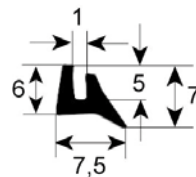

profile 1570

No.	Part-No.	Qty	Suitable for	OEM-No.
1	900056	MTR	Küppersbusch Rational	062292 5012.0200