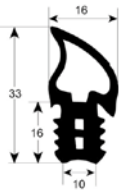

profile 2743

No.	Part-No.	B (mm)	L (mm)	Qty	Suitable for	OEM-No.
1	900956	-	-	MTR	MKN	-
2	900783	480	610	1	MKN	211094
3	900784	610	750	1	MKN	211095