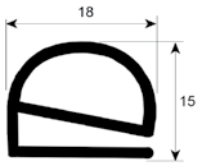

profile 9159

1

No.	Part-No.	Qty	Suitable for	OEM-No.
1	901119	MTR	Frigor Box	-