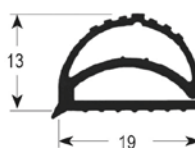

profile 9158

No.	Part-No.	Qty	Suitable for	OEM-No.
1	900786	25m	-	-