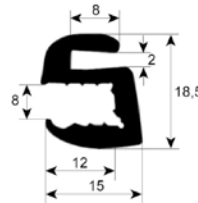

profile 1874

No.	Part-No.	Perimeter (mm)	Qty	Suitable for	OEM-No.
1	900269	2060	1	Electrolux Zanussi	003739 0780003739