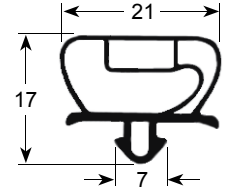

9954

9191

9138

dart-to-dart measured gaskets (plug-in gaskets)

- Gasket cross-sections shown in original size -
 - Dimensions in mm -

Profile no. **9046**

9048

Profile no. **9010**