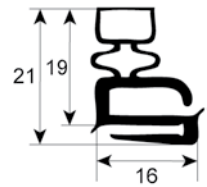

custom made gaskets

outside measured gaskets

- Gasket cross-sections shown in original size -
- Dimensions in mm -

9100