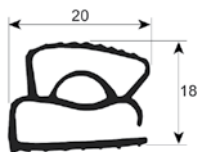

profile 9211

No.	Part-No.	Qty	Suitable for	OEM-No.
1	901106	MTR	-	-