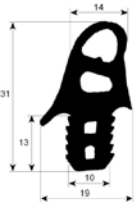

profile 2705

No.	Part-No.	Qty	Suitable for	OEM-No.
1	900751	MTR	Wiesheu	38605