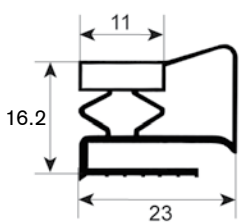

Profile no. **9953**