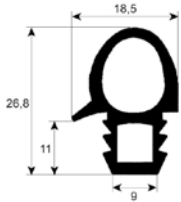

profile 2070

No.	Part-No.	B (mm)	L (mm)	Suitable for	OEM-No.
1	900100	460	645	Eloma Palux Salvis	384410 215961 1L295594
2	900101	645	700	Eloma Palux	382310 382310