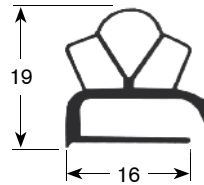

9954

9191

9138

dart-to-dart measured gaskets (plug-in gaskets)

- Gasket cross-sections shown in original size -
 - Dimensions in mm -

Profile no. **9046**

9048

Profile no. **9010**