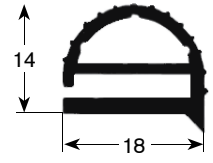

custom made gaskets

outside measured gaskets

- Gasket cross-sections shown in original size -
- Dimensions in mm -

Profile no. **9030**

9031

9102

9104

Profile no. **9162**