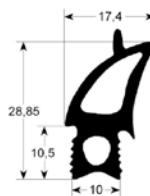

profile 2730

No.	Part-No.	B (mm)	L (mm)	Qty	Suitable for	OEM-No.
1	900951	-	-	MTR	Rational	Unbekannt
2	900291	473	785	1	Rational	5105.1021P
3	900260	475	505	1	Rational	20.00.394P
4	900261	475	770	1	Rational	20.00.396P
5	900262	475	1490	1	Rational	20.00.398P
6	900290	480	540	1	Rational	5105.1020P
7	900293	495	1505	1	Rational	5105.1023P
8	900567	505	680	1	Rational	20.00.395P
9	900573	680	770	1	Rational	20.00.397P
10	900292	690	807	1	Rational	5105.1022P
11	900574	690	1490	1	Rational	20.00.399
12	900294	695	1505	1	Rational	5105.1024P