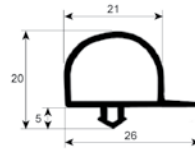

profile 9990

No.	Part-No.	dart-to-dart dimensions		Suitable for	OEM-No.
		B (mm)	L (mm)		
1	900364	730	2070	Dexion	01746800R