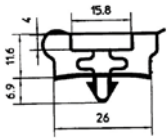

profile 9951

No.	Part-No.	dart-to-dart dimensions		Suitable for	OEM-No.
		B (mm)	L (mm)		
1	900234	464	750	IME Turbo	GEL011999033
2	900235	464	1530	IME Turbo	GEL011999032
3	900223	594	1530	IME Turbo	GEL1999034