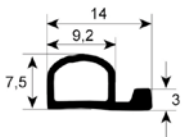

profile 1855

No.	Part-No.	Qty	Suitable for	OEM-No.
1	900720	MTR	Angelo-Po	3031880