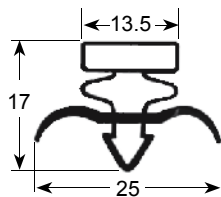

dart-to-dart measured gaskets (plug-in gaskets)

- Gasket cross-sections shown in original size -
- Dimensions in mm -

9171