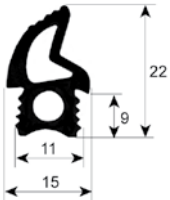

profile 2769

No.	Part-No.	L (mm)	Qty	Suitable for	OEM-No.
1	900805	-	MTR	Unox	GN1110A0
2	900804	1900	1	Unox	GN1110A0
3	900802	2200	1	Unox	GN1110A2