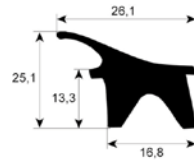

profile 2400

No.	Part-No.	B (mm)	L (mm)	Qty	Suitable for	OEM-No.
1	900883	-	-	MTR	Foinox	-
2	900461	-	380	1	Foinox	30099
3	900462	-	410	1	Foinox	30098
4	900480	390	400	1	Foinox	-
5	900464	420	645	1	Bertos Foinox	23595800 1093
6	900683	475	645	1	Foinox Giga	3351 RX3351
7	900467	480	650	1	Bertos Foinox	23596700 3351
8	900465	480	700	1	Bertos Foinox	23595200 0323
9	900468	660	825	1	Bertos Foinox	23595600 1217
10	900474	685	805	1	Bertos Foinox	14014 14014
11	900475	685	1465	1	Bertos Foinox	14013 14013
12	900466	700	915	1	Bertos Foinox	23595400 0324