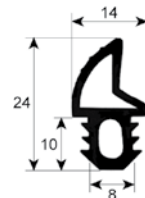

profile 2755

No.	Part-No.	Qty	Suitable for	OEM-No.
1	900913	MTR	Piron	GUA30002