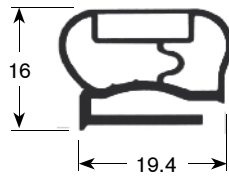

custom made gaskets

outside measured gaskets

- Gasket cross-sections shown in original size -
- Dimensions in mm -

9200