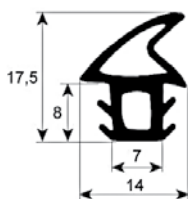

profile 2745

No.	Part-No.	L (mm)	Suitable for	OEM-No.
1	900632	2160	Smeg	754131089