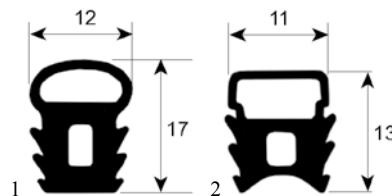

No.	Part-No.	L (mm)	Suitable for	OEM-No.
1	518252	1160	Eurotec	437071
2	518088	1370	Eurotec	437088