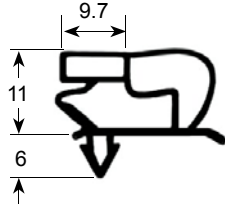

9954

9191

9138

dart-to-dart measured gaskets (plug-in gaskets)

- Gasket cross-sections shown in original size -
 - Dimensions in mm -

Profile no. **9046**

9048

Profile no. **9010**