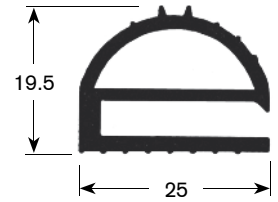

custom made gaskets

outside measured gaskets

- Gasket cross-sections shown in original size -
- Dimensions in mm -

9169