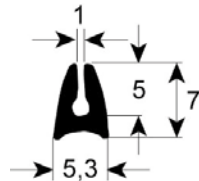

window seals

profile 1500

No.	Part-No.	L (mm)	Suitable for	OEM-No.
1	900561	1430	Küppersbusch	060976