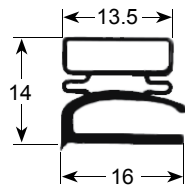

custom made gaskets

outside measured gaskets

- Gasket cross-sections shown in original size -
- Dimensions in mm -

Profile no. **9030**

9031

9102

9104

Profile no. **9162**