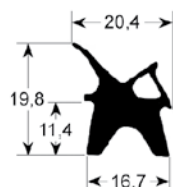

profile 2410

No.	Part-No.	B (mm)	L (mm)	Qty	Suitable for	OEM-No.
1	900059	-	-	MTR	Angelo-Po Lainox	37Q2480 R80100490
2	900115	320	420	1	Lainox	R70041760
3	900136	345	560	1	Lainox	R50505940
4	900138	353	405	1	Lainox	R50505953
5	900116	380	608	1	Lainox	R70042000
6	900157	380	632	1	Lainox	R50505950
7	900158	413	608	1	Lainox	R50505941
8	900156	427	726	1	Lainox	R50505954
9	900817	465	495	1	Lainox	R70042560
10	900818	465	765	1	Lainox	R70042570
11	900485	480	650	1	Lainox	R50505942
12	900123	500	627	1	Lainox	R70042010
13	900816	618	777	1	Lainox	R70042140
14	900124	627	738	1	Lainox	R70042020
15	900820	645	765	1	Lainox	R70042580
16	900159	655	755	1	Lainox	R50505943
17	900486	666	701	1	Lainox	R50505951
18	900164	701	705	1	Lainox	R50505944
19	900762	701	705	1	Lainox	70041350
20	900165	710	1195	1	Lainox	R50505945
21	900568	710	1310	1	Lainox	R70042150
22	900126	710	1430	1	Lainox	R70042040
23	900139	715	880	1	Lainox	R50505946
24	900815	735	830	1	Lainox	R70041940
25	900814	735	955	1	Lainox	R70041930
26	900813	735	1310	1	Lainox	R70042160
27	900127	735	1430	1	Lainox	R70042050
28	900125	738	777	1	Lainox	R70042030
29	900487	765	1195	1	Lainox	R50505952