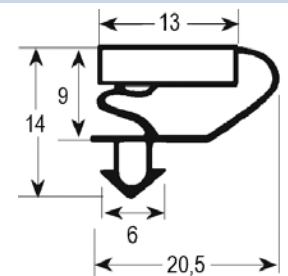

dart-to-dart measured gaskets (plug-in gaskets)

- Gasket cross-sections shown in original size -
- Dimensions in mm -

9703