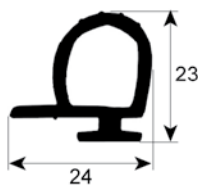

profile 9980

No.	Part-No.	Qty	Suitable for	OEM-No.
1	900000	MTR	MTH	-