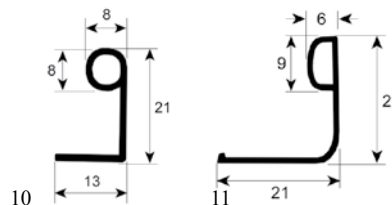

No.	Part-No.	L (mm)	Suitable for	OEM-No.
10	508284	1230	Aristarco	4897
11	518300	590	Eurotec	437075