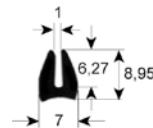

profile 1540

No.	Part-No.	Qty	Suitable for	OEM-No.
1	900172	MTR	Gico	293200610

profile 1550

No.	Part-No.	Qty	Suitable for	OEM-No.
1	900752	MTR	Electrolux	0K2281

profile 1560

No.	Part-No.	L (mm)	Qty	Suitable for	OEM-No.
1	900113	-	MTR	Convotherm Rational	7001041 5012.0201
2	900177	2800	1	Rational	5012.0201
3	900178	3800	1	Rational	5012.0202
4	900179	5400	1	Rational	5012.0203
5	900182	5900	1	Rational	5012.0204