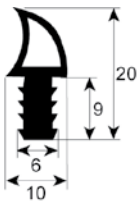

profile 2741

No.	Part-No.	Qty	Suitable for	OEM-No.
1	900829	MTR	Baron Olis Polaris	2510674 2510674 2510674