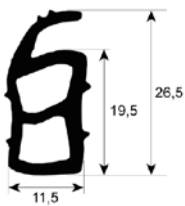

profile 2276

No.	Part-No.	Qty	Suitable for	OEM-No.
1	900763	MTR	Electrolux	0K9170