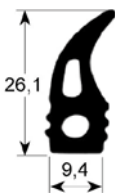

profile 2710

No.	Part-No.	Qty	Suitable for	OEM-No.
1	900050	MTR	Eloma	131385