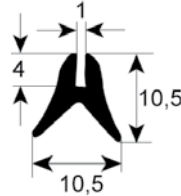

profile 1615

No.	Part-No.	L (mm)	Suitable for	OEM-No.
1	511610	2300	Bourgeois	JOIN066