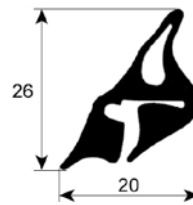

profile 2515

No.	Part-No.	Perimeter (mm)	Suitable for	OEM-No.
1	900498	1610	Eloma	693219