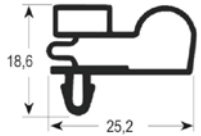

profile 9010

No.	Part-No.	dart-to-dart dimensions		Suitable for	OEM-No.
		B (mm)	L (mm)		
1	900622	272	415	Desmon	H25-0058
2	900596	285	415	Desmon	H25-0029
3	900623	365	415	Desmon	H25-0059
4	900620	400	415	Desmon	H25-0022
5	900597	415	545	Desmon	H25-0053
6	900595	415	625	Desmon	H25-0030
7	900616	416	615	Desmon	H25-0054
8	900618	515	600	Desmon	H25-0024
9	900617	515	620	Desmon	H25-0056
10	900614	550	1405	Desmon	H25-0067
11	900523	585	1670	Groen	4512314
12	901095	588	1422	-	-
13	900320	629	1384	Iberna	-
14	900615	655	755	Desmon	H25-0052
15	900598	655	1550	Desmon Emmepi	H25-0016 807830
16	900318	659	764	Iberna	-
17	900321	659	1329	Iberna	-
18	900319	659	1359	Iberna	-
19	900600	660	1585	Desmon	H25-0051
20	901094	661	1422	-	-
21	900317	665	1570	Iberna	-
22	901091	668	1556	Mondial	4512017
23	900524	785	1585	Groen	4512417