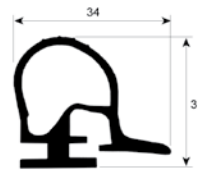

profile 9980

No.	Part-No.	Qty	Suitable for	OEM-No.
1	900000	MTR	MTH	-

profile 9981

No.	Part-No.	Qty	Suitable for	OEM-No.
1	901123	MTR	MTH	-

profile 9982

No.	Part-No.	Qty	Suitable for	OEM-No.
1	901124	MTR	MTH	-