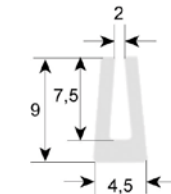

profile 2934

No.	Part-No.	Qty	Suitable for	OEM-No.
1	900456	MTR	Zanolli	GUAR0010