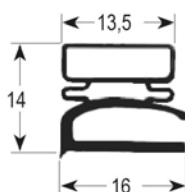

profile 9140

No.	Part-No.	outside dimensions		Suitable for	OEM-No.
		B (mm)	L (mm)		
1	900705	295	380	Angelo-Po	37Q2050
2	900008	305	385	-	-
3	901037	308	388	Everlasting	-
4	900009	380	610	Angelo-Po	37Q2040
5	900858	383	531	Angelo-Po Sagi	37Q3210 37Q3210
6	901036	388	636	Everlasting	-
7	900859	459	613	Angelo-Po Sagi	37Q3250 37Q3250
8	900717	575	610	Angelo-Po	37Q2380
9	901035	610	670	Everlasting	-
10	901034	610	1400	Everlasting	-
11	901006	614	590	Angelo-Po	37Q0470
12	901033	620	1530	Everlasting	-
13	901005	660	1360	Angelo-Po	37Q0450