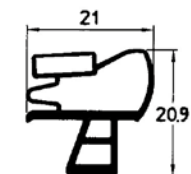

profile 9950

No.	Part-No.	dart-to-dart dimensions		Suitable for	OEM-No.
		B (mm)	L (mm)		
1	900218	446	605	IME Turbo	08020.11.40