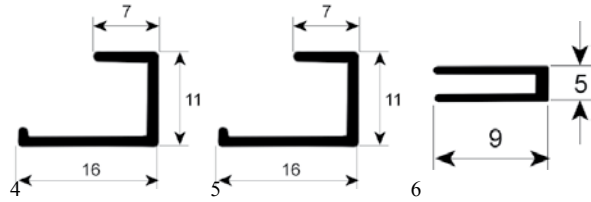

profile 1910

No.	Part-No.	Qty	Suitable for	OEM-No.
1	900438	10m	Mareno	5109600

special gaskets

door seals for dishwashers

No.	Part-No.	L (mm)	Suitable for	OEM-No.
1	518535	450	Eurotec	437051
2	518299	570	Eurotec Giga	437081
3	518536	590	Eurotec	437052