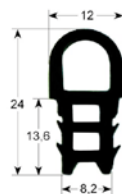

profile 2050

No.	Part-No.	Qty	Suitable for	OEM-No.
1	900171	MTR	Bake-Off Gico	331800008 284204130