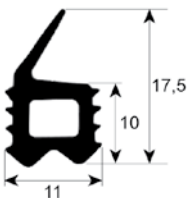

profile 2708

No.	Part-No.	B (mm)	L (mm)	Suitable for	OEM-No.
1	901132	545	590	AltoShaam	GS-23778