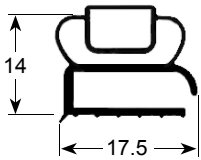

Profile no. **9207**