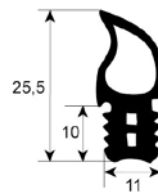

profile 2715

No.	Part-No.	B (mm)	L (mm)	Qty	Suitable for	OEM-No.
1	900955	-	-	MTR	Convotherm	-
2	900930	440	750	1	Convotherm	7011002
3	900369	470	520	1	Convotherm	7011001
4	900791	475	1500	1	Convotherm	7011003
5	900852	663	771	1	Convotherm	7011005
6	900853	665	965	1	Convotherm	7011006
7	900851	667	1490	1	Convotherm	7011007