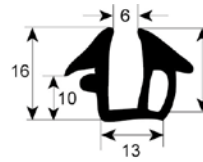

profile 1810

No.	Part-No.	Qty	Suitable for	OEM-No.
1	900192	MTR	Electrolux Zanussi	054224 054224