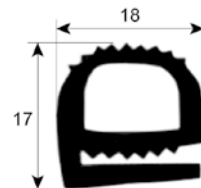

profile 2257

No.	Part-No.	Qty	Suitable for	OEM-No.
1	900938	MTR	Capic	I304002