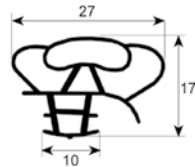

No.	Part-No.	dart-to-dart dimensions		Suitable for	OEM-No.	OEM-No.
		B (mm)	L (mm)			
1	901110	-	-	2.5m	Costan	-
2	900322	544	1270	-	Iberna Mondial	-
3	900323	544	1550	-	Iberna Mondial	-

plug-in gaskets, heated