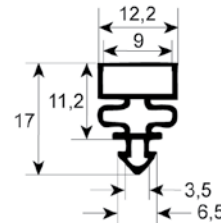

dart-to-dart measured gaskets (plug-in gaskets)

- Gasket cross-sections shown in original size -
- Dimensions in mm -

9313