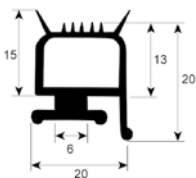

profile 9973

No.	Part-No.	Qty	Suitable for	OEM-No.
1	901141		-	-
2	901105	MTR	-	-