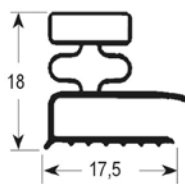

profile 9031

No.	Part-No.	outside dimensions		Suitable for	OEM-No.
		B (mm)	L (mm)		
1	900010	195	385	Mareno	336500
2	901077	285	425	Afinox	-
3	900857	300	390	-	-
4	901079	322	1552	Afinox	-
5	901007	325	595	Pastorfrigor	-
6	900011	385	605	Mareno	336400
7	901076	425	600	Afinox	-
8	900266	440	600	Bartscher RSI	030012200 30012200
9	900209	458	605	-	-
10	901008	500	660	-	-
11	901078	805	1552	Afinox	-