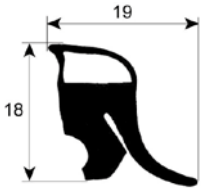

profile 2921

No.	Part-No.	L (mm)	Suitable for	OEM-No.
1	900764	1600	Electrolux	OK8159