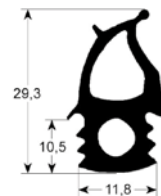

profile 2760

No.	Part-No.	B (mm)	L (mm)	Qty	Suitable for	OEM-No.
1	900278	485	510	1	Electrolux Zanussi	006992 006992
2	900268	485	755	1	Electrolux Zanussi	007069 007069
3	900276	485	1480	1	Electrolux Zanussi	0C0881 0C0881
4	901146	680	770	1	Electrolux Zanussi	0C1218 0C1218
5	900267	680	1480	1	Electrolux Zanussi	0C1195 0C1195