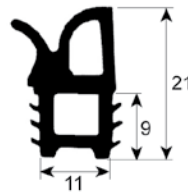

profile 4050

No.	Part-No.	L (mm)	Suitable for	OEM-No.
1	900776	1020	Lainox	70041150

profile 4060

No.	Part-No.	B (mm)	L (mm)	Suitable for	OEM-No.
1	900140	450	170	Rational	5105.1015
2	900141	675	170	Rational	5105.1010