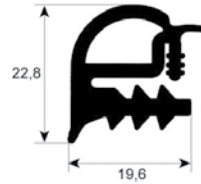

profile 2250

No.	Part-No.	B (mm)	L (mm)	Suitable for	OEM-No.
1	900085	470	520	Rational	5105.1001
2	900086	470	790	Rational	5105.1004