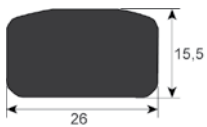

No.	Part-No.	L (mm)	Suitable for	OEM-No.
1	900819	1000	Firex	10600300
2	900821	2000	Firex	10600300/1
3	900822	2400	Firex	10600300/2
4	900823	3000	Firex	10600300/3