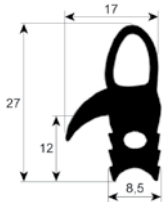

profile 2530

No.	Part-No.	B (mm)	L (mm)	Suitable for	OEM-No.
1	900194	520	1400	Rational	5105.1007
2	900087	710	815	Rational	5110.1047
3	900089	725	1410	Rational	5105.1008

profile 2700

No.	Part-No.	Qty	Suitable for	OEM-No.
1	900939	MTR	Capic	I304024