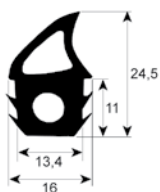

profile 2746

No.	Part-No.	Qty	Suitable for	OEM-No.
1	900901	MTR	Bake-Off	331800011