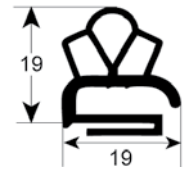

9954

9191

9138

dart-to-dart measured gaskets (plug-in gaskets)

- Gasket cross-sections shown in original size -
 - Dimensions in mm -

Profile no. **9046**

9048

Profile no. **9010**