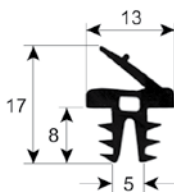

profile 2275

No.	Part-No.	B (mm)	L (mm)	Suitable for	OEM-No.
1	900610	290	690	Bonnet	366371

profile 2276

No.	Part-No.	Qty	Suitable for	OEM-No.
1	900763	MTR	Electrolux	0K9170

profile 2300

No.	Part-No.	Qty	Suitable for	OEM-No.
1	900914	MTR	Piron	7323000016