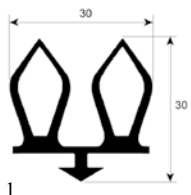

profile 9937

No.	Part-No.	Qty	Suitable for	OEM-No.
1	901121	4m	Frigor Box	-