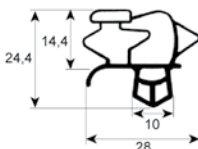

profile 9940

No.	Part-No.	dart-to-dart dimensions		Suitable for	OEM-No.
		B (mm)	L (mm)		
1	900936	637	1512	Bonnet	74306