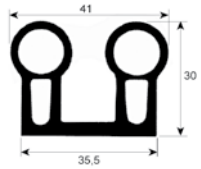

profile 9986

1

No.	Part-No.	Qty	Suitable for	OEM-No.
1	901126	10m	Surfrigo	-