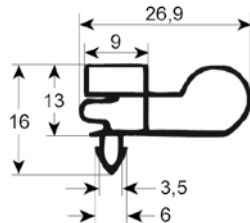

dart-to-dart measured gaskets (plug-in gaskets)

- Gasket cross-sections shown in original size -
- Dimensions in mm -

9303