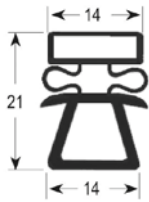

profile 9154

No.	Part-No.	dart-to-dart dimensions		Suitable for	OEM-No.
		B (mm)	L (mm)		
1	901133	379	586	Tecfrigo	0040401
2	901134	531	1221	Tecfrigo	4110404
3	901135	648	690	Tecfrigo	0090401

profile 9155

No.	Part-No.	dart-to-dart dimensions		Suitable for	OEM-No.
		B (mm)	L (mm)		
1	900922	560	1345	La-Sommeliere	AM100B46
2	900923	585	1420	La-Sommeliere	AM33611

profile 9162
universal

No.	Part-No.	dart-to-dart dimensions		Suitable for	OEM-No.
		B (mm)	L (mm)		
1	900071	380	225	-	-
2	900070	380	652	-	-
3	900073	386	200	-	-
4	900072	580	335	-	-