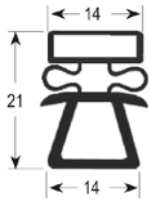

No.	Part-No.	dart-to-dart dimensions		Suitable for	OEM-No.
		B (mm)	L (mm)		
1	900660	385	188	Salvis	1V421560
2	900662	385	224	Salvis	1V421562
3	900663	385	309	Salvis	1V421563
4	900664	385	318	Salvis	1V421564
5	900666	385	354	Salvis	1V421566
6	900667	385	406	Salvis	1V421567
7	900668	385	442	Salvis	1V421568
8	900669	385	642	Salvis	1V421569
9	900670	385	772	Salvis	1V421570
10	900671	585	188	Salvis	1V421580
11	900672	585	206	Salvis	1V421581
12	900673	585	224	Salvis	1V421582
13	900674	585	309	Salvis	1V421583
14	900675	585	318	Salvis	1V421584
15	900676	585	321	Salvis	1V421585
16	900677	585	354	Salvis	1V421586
17	900678	585	406	Salvis	1V421587
18	900679	585	442	Salvis	1V421588
19	900680	585	642	Salvis	1V421589
20	900681	585	772	Salvis	1V421590