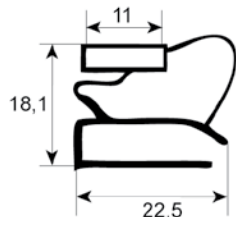

custom made gaskets

outside measured gaskets

- Gasket cross-sections shown in original size -
- Dimensions in mm -

Profile no. **9030**

9031

9102

9104

Profile no. **9162**

9954

9191

9138

dart-to-dart measured gaskets (plug-in gaskets)

- Gasket cross-sections shown in original size -
 - Dimensions in mm -

Profile no. **9046**

9048

Profile no. **9010**