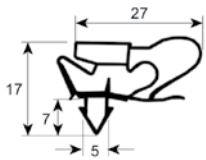

profile 9049

No.	Part-No.	dart-to-dart dimensions		Suitable for	OEM-No.
		B (mm)	L (mm)		
1	900920	560	775	La-Sommeliere	A6010056