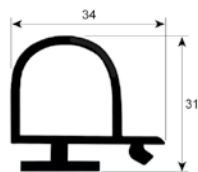

profile 9981

No.	Part-No.	Qty	Suitable for	OEM-No.
1	901123	MTR	MTH	-