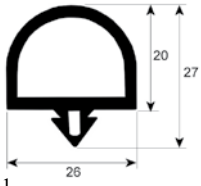

plug-in gaskets profile 9991

No.	Part-No.	Qty	Suitable for	OEM-No.
1	901114	MTR	Frigor Box	-