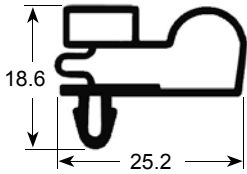

9954

9191

9138

dart-to-dart measured gaskets (plug-in gaskets)

- Gasket cross-sections shown in original size -
 - Dimensions in mm -

Profile no. **9046**

9048

Profile no. **9010**