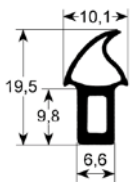

profile 2740

No.	Part-No.	L (mm)	Qty	Suitable for	OEM-No.
1	900545	-	MTR	-	-
2	900544	1350	1	Giga Star10 Whirlpool	0000X05600 0000X05600 483286009256