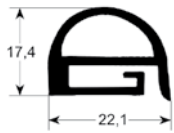

profile 2270

No.	Part-No.	B (mm)	L (mm)	Qty	Suitable for	OEM-No.
1	900871	-	-	MTR	-	-
2	691035	465	650	1	Fagor	R660503
3	691036	650	705	1	Fagor	R670500
4	691055	650	1300	1	Fagor	R090510
5	691069	775	705	1	Fagor	R680500
6	691062	775	1300	1	Fagor	R140506