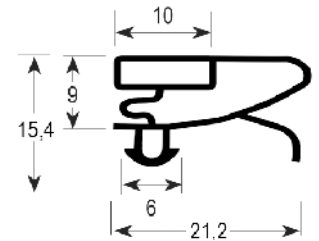

dart-to-dart measured gaskets (plug-in gaskets)

- Gasket cross-sections shown in original size -
- Dimensions in mm -

9753