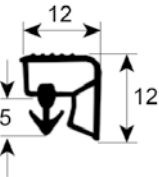

profile 9957

No.	Part-No.	Qty	Suitable for	OEM-No.
1	900916	MTR	Priolinox	SPVC 11/3PVC