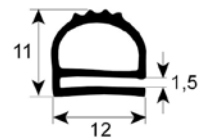

profile 2255

No.	Part-No.	B (mm)	L (mm)	Suitable for	OEM-No.
1	900707	300	570	Offcar	844491