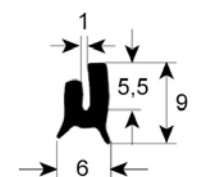

profile 1510

No.	Part-No.	Qty	Suitable for	OEM-No.
1	900270	MTR	Electrolux Zanussi	053754 053754