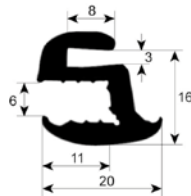

profile 1873

No.	Part-No.	L (mm)	Suitable for	OEM-No.
1	900869	1850	Gierre	GUA520

profile 1874

No.	Part-No.	Perimeter (mm)	Qty	Suitable for	OEM-No.
1	900269	2060	1	Electrolux Zanussi	003739 0780003739

profile 1875