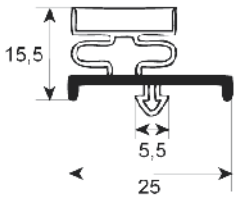

Profile no. **9185**