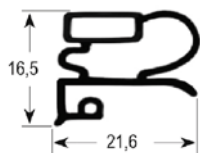

screw-in gaskets

profile 9030

No.	Part-No.	outside dimensions		Suitable for	OEM-No.
		B (mm)	L (mm)		
1	900541	175	403	Emainox	2320081
2	900339	180	420	Asskühl Dexion	0910000223 01710300R
3	900361	182	629	Dexion	01710900R
4	900001	185	390	Dexion Electrolux Zanussi	01236500R 0A8083 0A8083
5	900543	189	403	Emainox	3965048
6	900338	195	420	Asskühl Dexion	0910000225 01710400R
7	900362	198	629	Dexion	01711000R
8	900034	200	392	Electrolux Zanussi	0A8379 0A8379
9	900330	206	390	Dexion	01236100R
10	900527	245	500	ArtSerf	2320320
11	900366	250	420	Dexion	01346400R
12	900337	300	420	Asskühl Dexion	0910000221 01710200R
13	900363	302	629	Dexion	01710800R
14	900002	310	390	Dexion Electrolux Zanussi	01236300R 0A8079 0A8079
15	900309	330	380	Electrolux Zanussi	84025 0184025
16	900558	330	500	ArtSerf	2320340
17	900540	372	403	Emainox	3960127
18	900528	375	500	ArtSerf	2320330
19	900308	380	585	Electrolux Zanussi	084026 084026
20	900003	390	435	Dexion Electrolux Zanussi	01236200R A8081 A8081
21	900004	390	645	Dexion Electrolux Zanussi	025695-00R 0A8075 0A8075
22	900542	410	430	Emainox	3965045
23	900559	415	500	ArtSerf	2320350
24	900340	420	420	Dexion	01710500R
25	900331	420	535	Dexion	01288900R
26	900336	420	630	Asskühl Dexion	0910000220 017101-00R
27	900007	446	540	Electrolux Zanussi	07800A8144E A8144
28	900341	499	630	Dexion	01710600R
29	900526	500	810	ArtSerf	2320310
30	900333	535	675	Dexion	01288801R
31	900014	540	670	Electrolux Zanussi	07800A8159 A8159
32	901010	598	635	Dexion	014052
33	900342	629	630	Asskühl Dexion	0910000226 01710700R
34	900005	675	770	Electrolux Zanussi	81294 081294
35	900006	670	1570	Electrolux Zanussi	81293 081293