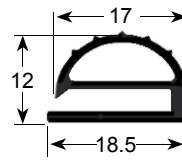

custom made gaskets

outside measured gaskets

- Gasket cross-sections shown in original size -
- Dimensions in mm -

Profile no. **9030**

9031

9102

9104

Profile no. **9162**