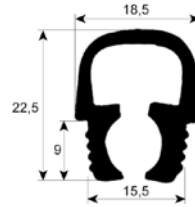

profile 4040

No.	Part-No.	L (mm)	Suitable for	OEM-No.
1	900150	510	Electrolux Juno	0H6661 246281
2	900592	658	Electrolux Juno	0H6662 246282

profile 4045

No.	Part-No.	L (mm)	Suitable for	OEM-No.
1	900495	460	Electrolux Juno	0700284197 0700284197
2	900584	900	Electrolux Juno	0H6866 0H6866