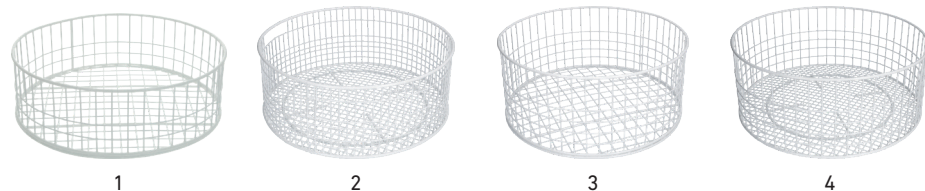

DISHWASHER BASKETS - SQUARE, PLASTIC-COATED IRON WIRE

Photo	LF code	GEV code	Dimensions (mm) LxDxH	Technical details
1	3055759	970067	400 x 400 x 100	---
5	7155524	970069	400 x 400 x 110	for 16 plates
2	3055762	971024	400 x 400 x 170	3 rows - for glasses max ø 120 mm
2	2111949	970065	400 x 400 x 170	4 rows - for glasses max ø 85 mm
2	3055758	970066	400 x 400 x 200	4 rows - for glasses max ø 85 mm
5	3055602	970071	500 x 500 x 100	for 18 plates
6	3055763	971046	500 x 500 x 110	for 9 plates
3	3055010	970074	500 x 500 x 120	---
4	3055760	970075	500 x 500 x 140	5 rows - for glasses max ø 90 mm
4	3055761	970076	500 x 500 x 195	5 rows - for glasses max ø 90 mm
1	3055614	970073	500 x 500 x 200	---

WIRE BASKETS

DISHWASHER BASKETS - ROUND, PLASTIC-COATED IRON WIRE

Photo	LF code	GEV code	external \varnothing (mm)	Height (mm)	Technical details
1	3055233	LF3055233	350	110	---
2	3055229	970308	350	140	with bottom ring \varnothing 280 mm
1	3055242	970580	370	120	---
3	3055628	970320	385	170	---
4	3055049	LF3055049	400	170	with bottom ring \varnothing 280 mm
4	3055735	LF3055735	400	170	with bottom ring \varnothing 280 mm
2	3055081	970520	455	170	with bottom ring \varnothing 390 mm