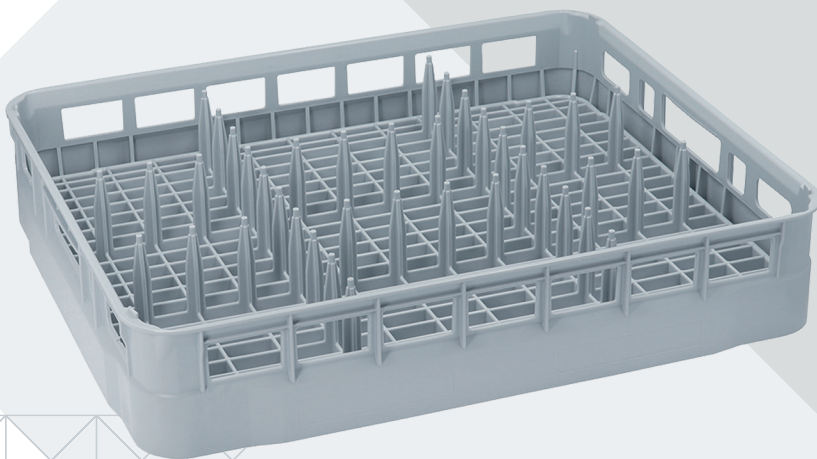

BASKETS AND ACCESSORIES

*For plates, glasses, cups
and cutlery*

PLASTIC BASKETS AND ACCESSORIES

DISHWASHER BASKETS - SQUARE, PLASTIC

MADE IN ITALY

Photo	LF code	GEV code	Dimensions (mm) LxDxH	Technical details
1	3055478	971058	350 x 350 x 150	large-size mesh bottom
1	3055477	971097	380 x 380 x 150	large-size mesh bottom
2	3055694	970693	400 x 400 x 110	for plates
1	3055476	971078	400 x 400 x 150	large-size mesh bottom
3	3055485	970695	450 x 450 x 100	large-size mesh bottom
1	3055471	970696	450 x 450 x 165	large-size mesh bottom
4	3055472	970694	450 x 450 x 105	for plates
3	3055452	976002	500 x 500 x 106	small size mesh bottom
4	3055451	976003	500 x 500 x 106	for plates
5	3055453	976030	500 x 500 x 106	for trays

CUTLERY BASKETS

MADE IN ITALY

Photo	LF code	GEV code	Dimensions (mm) LxDxH	Technical details
1	3055610	976013	105 x 105 x 135	---
2	3055013	976011	ø 110 x 125	---
3	3055053	976016	113 x 113 x 130	---
4	3055443	972011	ø 115 x 135	---
5	3055078	970349	130 x 55 x 100	---

PLASTIC BASKETS AND ACCESSORIES

DISHWASHER BASKETS - ROUND, PLASTIC

MADE IN ITALY

1

Photo	LF code	GEV code	external ϕ (mm)	Height (mm)	Technical details
1	3055481	LF3055481	355	160	---
1	3055482	970828	355	160	with bottom ring ϕ 280 mm
1	3055751	LF3055751	380	170	---
1	3055539	970699	380	170	with bottom ring ϕ 280 mm
1	3055221	LF3055221	380	170	with bottom ring ϕ 320 mm
1	3055483	975019	400	180	---
1	3055484	970827	400	180	with bottom ring ϕ 280 mm

FULL RANGE ON THE WEBSITE!

PLASTIC BASKETS AND ACCESSORIES

CAMBRO
TRUSTED FOR GENERATIONS®

DISHWASHER BASKETS CAMBRO - SQUARE, PLASTIC

Photo	LF code	GEV code	Dimensions (mm) LxDxH	Technical details
1	5110619	972100	500 x 500 x 101	large-size mesh bottom
2	5110612	972101	500 x 500 x 101	small-size mesh bottom
3	5110610	972102	500 x 500 x 101	for plates
4	5124859	972103	500 x 500 x 101	for 20 cups
5	5130721	972129	500 x 500 x 142	for 25 glasses
6	5110617	972104	500 x 500 x 101	for trays