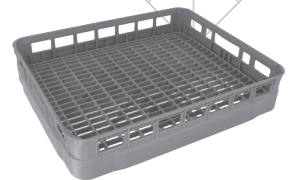

BASKETS AND ACCESSORIES

*For plates, glasses, cups
and cutlery*

PLASTIC BASKETS AND ACCESSORIES

DISHWASHER BASKETS - SQUARE, PLASTIC

MADE IN ITALY

Photo	LF code	GEV code	Dimensions (mm) LxDxH	Technical details
1	3055478	971058	350 x 350 x 150	large-size mesh bottom
1	3055477	971097	380 x 380 x 150	large-size mesh bottom
2	3055694	970693	400 x 400 x 110	for plates
1	3055476	971078	400 x 400 x 150	large-size mesh bottom
3	3055485	970695	450 x 450 x 100	large-size mesh bottom
1	3055471	970696	450 x 450 x 165	large-size mesh bottom
4	3055472	970694	450 x 450 x 105	for plates
3	3055452	976002	500 x 500 x 106	small size mesh bottom
4	3055451	976003	500 x 500 x 106	for plates
5	3055453	976030	500 x 500 x 106	for trays

CUTLERY BASKETS

MADE IN ITALY

Photo	LF code	GEV code	Dimensions (mm) LxDxH	Technical details
1	3055610	976013	105 x 105 x 135	---
2	3055013	976011	ø 110 x 125	---
3	3055053	976016	113 x 113 x 130	---
4	3055443	972011	ø 115 x 135	---
5	3055078	970349	130 x 55 x 100	---

FULL RANGE ON THE WEBSITE!

PLASTIC BASKETS AND ACCESSORIES

CAMBRO
TRUSTED FOR GENERATIONS®

DISHWASHER BASKETS CAMBRO - SQUARE, PLASTIC

Photo	LF code	GEV code	Dimensions (mm) LxDxH	Technical details
1	5110619	972100	500 x 500 x 101	large-size mesh bottom
2	5110612	972101	500 x 500 x 101	small-size mesh bottom
3	5110610	972102	500 x 500 x 101	for plates
4	5124859	972103	500 x 500 x 101	for 20 cups
5	5130721	972129	500 x 500 x 142	for 25 glasses
6	5110617	972104	500 x 500 x 101	for trays