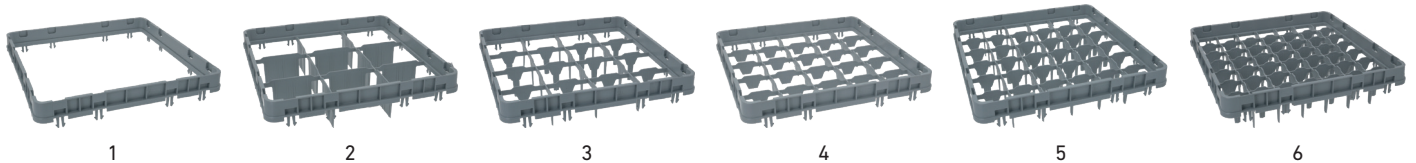

FULL RANGE ON THE WEBSITE!

PLASTIC BASKETS AND ACCESSORIES

CAMBRO
TRUSTED FOR GENERATIONS®

DISHWASHER BASKETS CAMBRO - SQUARE, PLASTIC

Photo	LF code	GEV code	Dimensions (mm) LxDxH	Technical details
1	5110619	972100	500 x 500 x 101	large-size mesh bottom
2	5110612	972101	500 x 500 x 101	small-size mesh bottom
3	5110610	972102	500 x 500 x 101	for plates
4	5124859	972103	500 x 500 x 101	for 20 cups
5	5130721	972129	500 x 500 x 142	for 25 glasses
6	5110617	972104	500 x 500 x 101	for trays

DISHWASHER ACCESSORIES CAMBRO - SQUARE, PLASTIC

Photo	LF code	GEV code	Dimensions (mm) LxDxH	Technical details
1	5121969	972106	500 x 500 x 51	---
2	5124865	972107	500 x 500 x 51	for 9 glasses ø 150 mm - long flap
3	5111931	972108	500 x 500 x 51	for 16 glasses ø 111 mm - long flap
3	5121964	972113	500 x 500 x 51	for 16 glasses ø 111 mm - short flap
3	5130769	972105	500 x 500 x 51	for 20 cups 111 x 89 mm - short flap
4	5111373	972109	500 x 500 x 51	for 25 glasses ø 89 mm - long flap
4	5111933	972114	500 x 500 x 51	for 25 glasses ø 89 mm - short flap
5	5124867	972110	500 x 500 x 51	for 36 glasses ø 73 mm - long flap
5	5121960	972115	500 x 500 x 51	for 36 glasses ø 73 mm - short flap
6	5121967	972111	500 x 500 x 51	for 49 glasses ø 62 mm - long flap
6	5121957	972116	500 x 500 x 51	for 49 glasses ø 62 mm - short flap